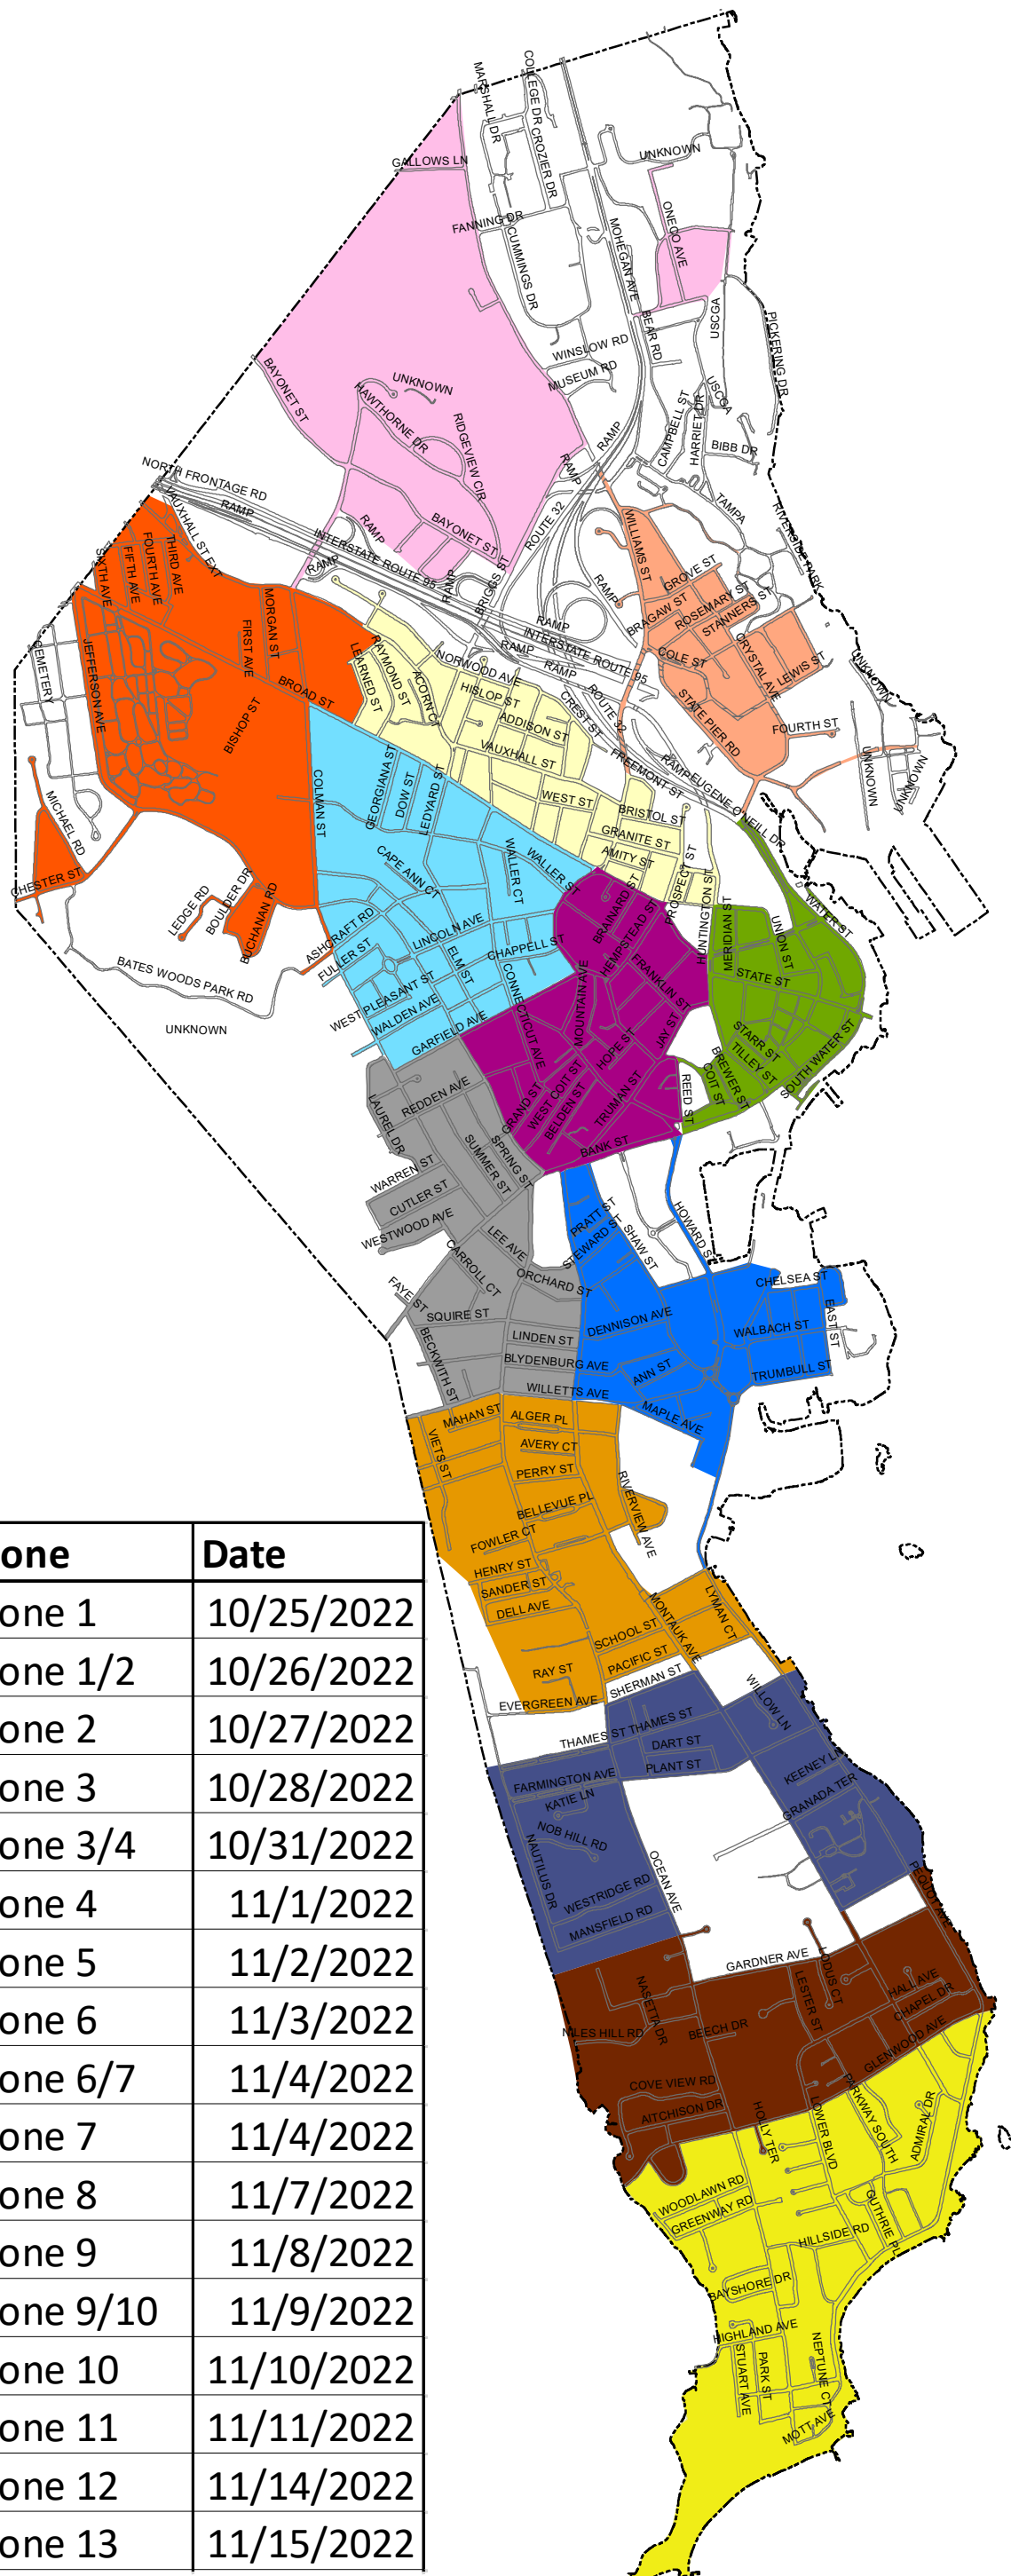

New London Street Sweeping Zones

	Zone 1
	Zone 2
	Zone 3
	Zone 4
	Zone 5
	Zone 6
	Zone 7
	Zone 8
	Zone 9
	Zone 10
	Zone 11
	Zone 12
	Zone 13

Zone	Date
Zone 1	10/25/2022
Zone 1/2	10/26/2022
Zone 2	10/27/2022
Zone 3	10/28/2022
Zone 3/4	10/31/2022
Zone 4	11/1/2022
Zone 5	11/2/2022
Zone 6	11/3/2022
Zone 6/7	11/4/2022
Zone 7	11/4/2022
Zone 8	11/7/2022
Zone 9	11/8/2022
Zone 9/10	11/9/2022
Zone 10	11/10/2022
Zone 11	11/11/2022
Zone 12	11/14/2022
Zone 13	11/15/2022